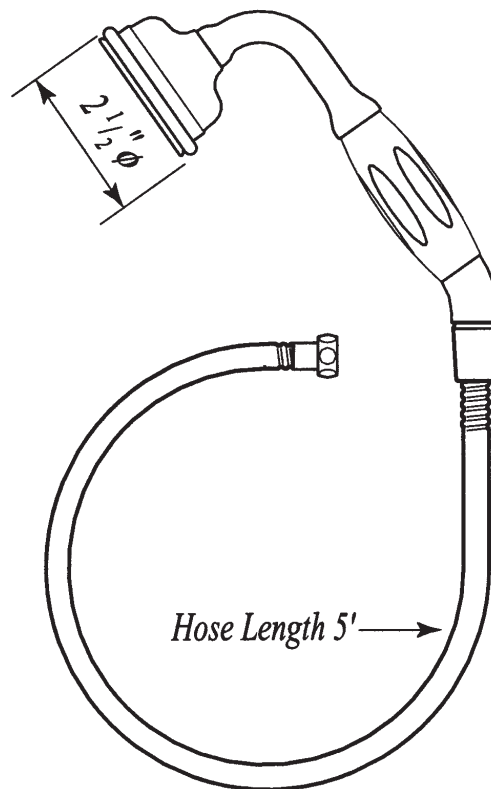

WARRANTY

- Lifetime warranty